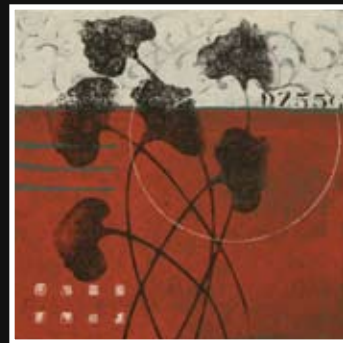

A Broad Spectrum of Art Offered by Hyatt and Anne Moore

Olive, Oil, 36x36, HM

Flamenco Textures, Acrylic, 48x48, HM

Shield/Rampart, Mixed, 36x36, HM & AM

Rising to Occasion, Monotype, 10x10, AM

La Mision, Linocut, 6x6, AM